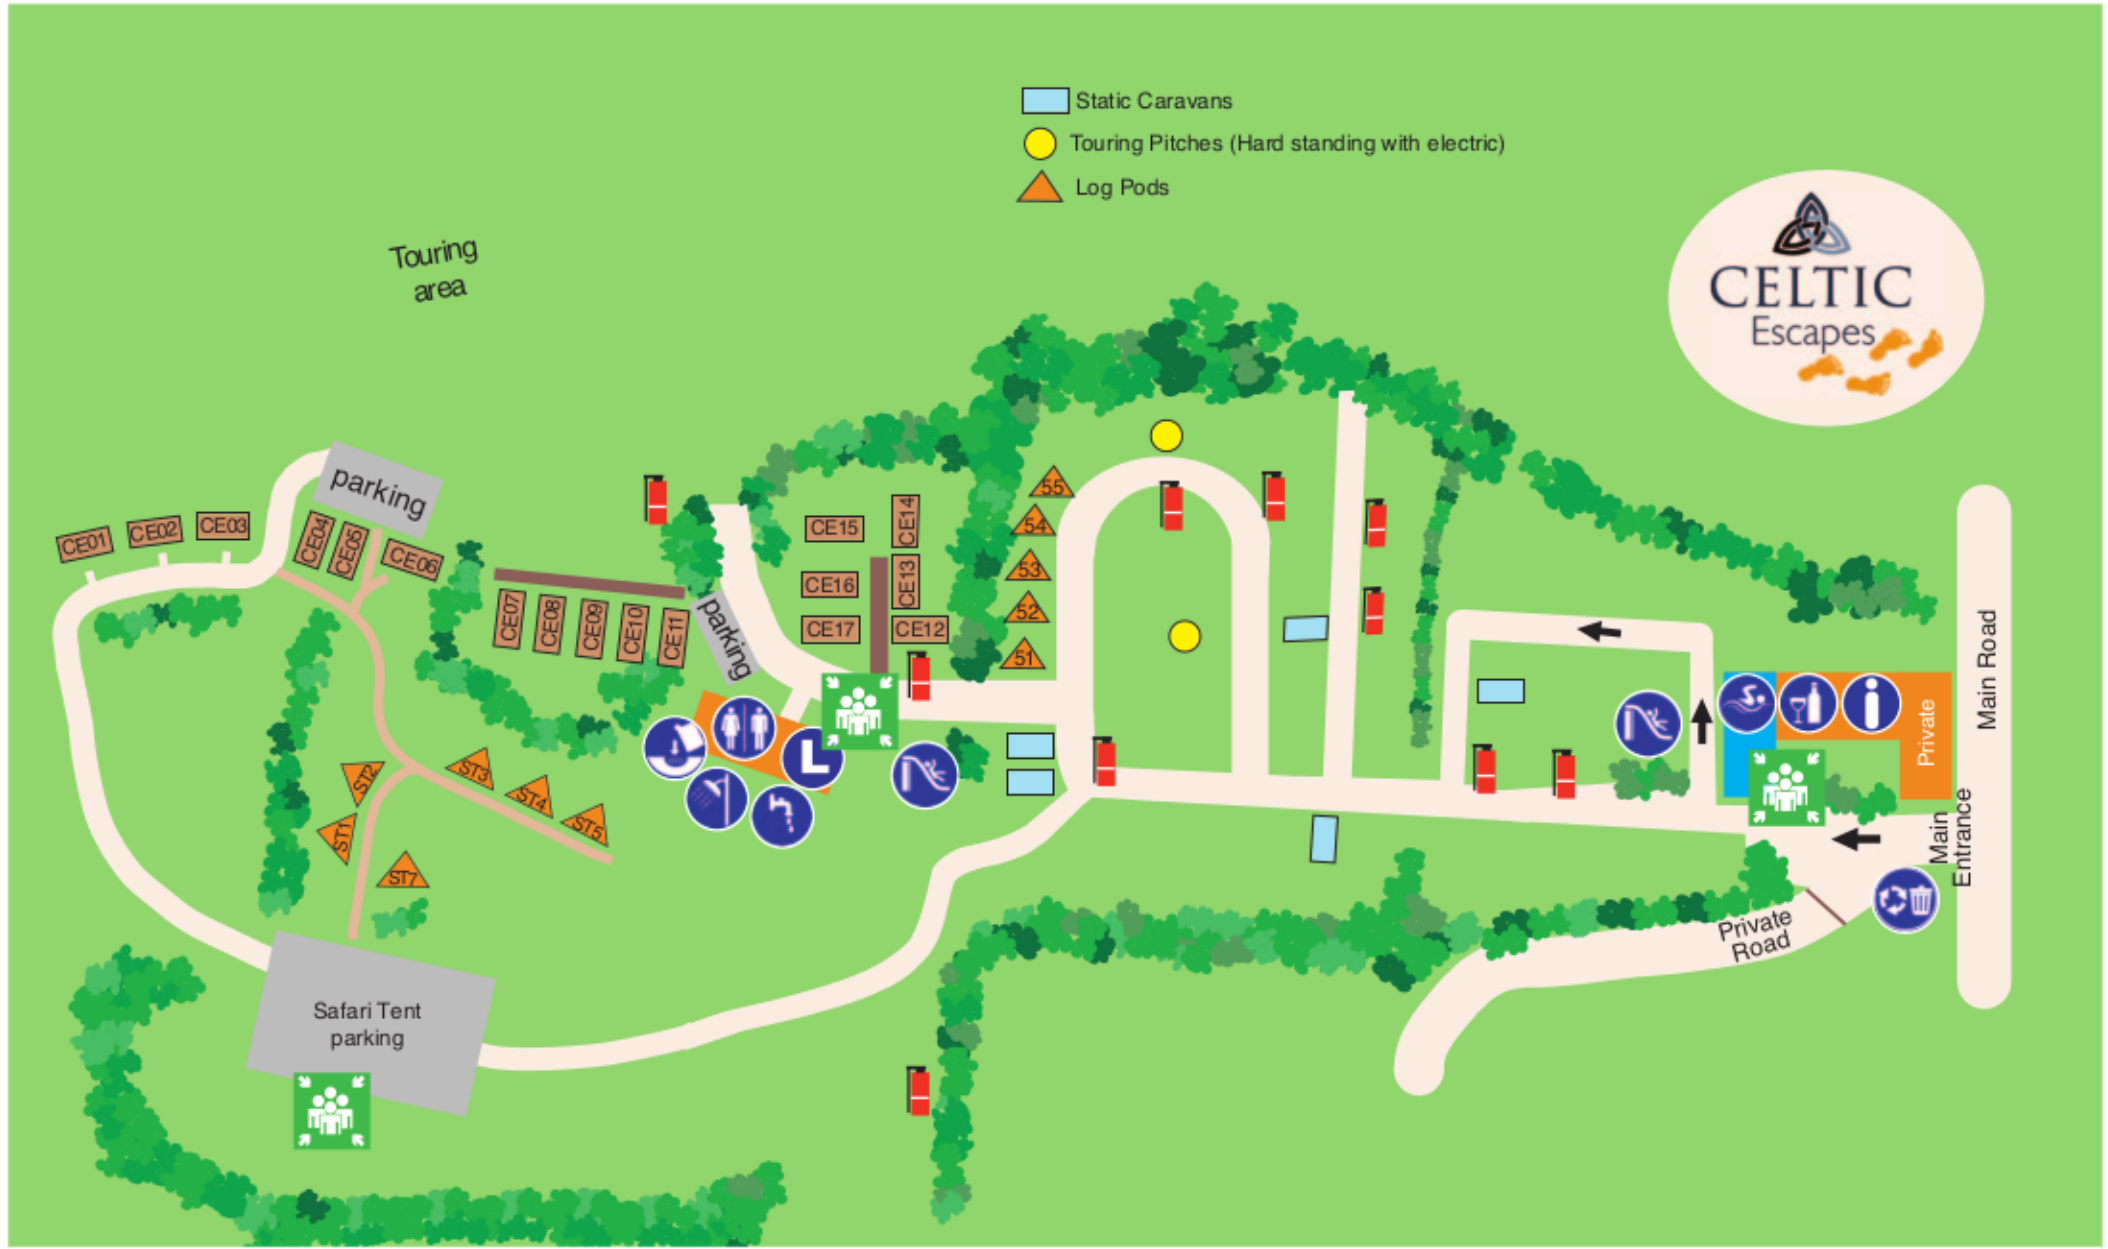

- Static Caravans
- Touring Pitches (Hard standing with electric)
- Log Pods

- Toilet/Elsan
- Club
- Swimming Pool
- Recycling/Refuse
- Reception
- Launderette
- Showers
- Water Point
- Play area
- Elsan
- Emergency Assembly Point